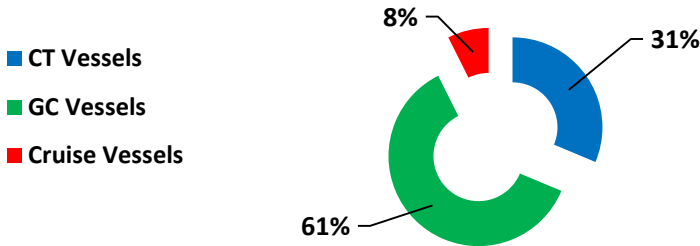

Khalifa Bin Salman Port (KBSP) Q1 Performance 2020

Vessel Traffic Q1 2020

KBSP Q1 Vessel Traffic

■ 2018 ■ 2019 ■ 2020

Q1 Container Throughput

Q1 General Cargo Throughput Tons

Q1 RORO Unit Volume