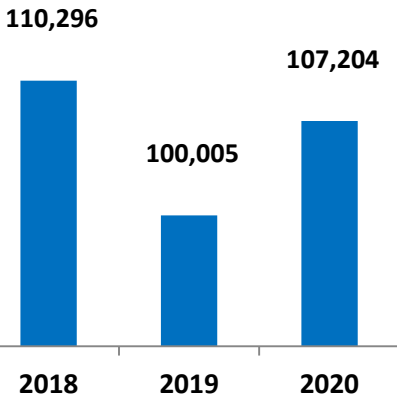

Khalifa Bin Salman Port (KBSP) Q1 Performance 2020

Vessel Traffic Q1 2020

KBSP Q1 Vessel Traffic

■ 2018 ■ 2019 ■ 2020

Q1 Container Throughput

Q1 General Cargo Throughput Tons

Q1 RORO Unit Volume