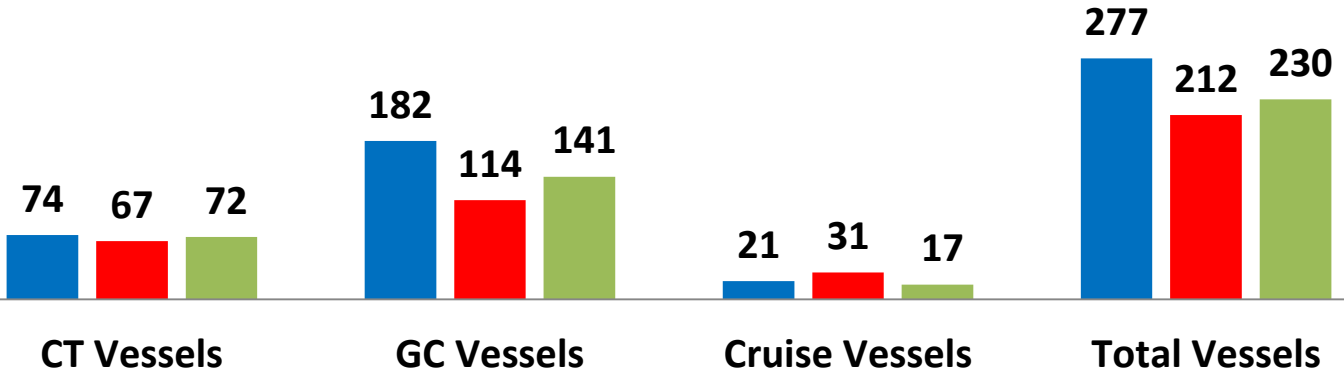

Khalifa Bin Salman Port (KBSP) Q1 Performance 2020

Vessel Traffic Q1 2020

KBSP Q1 Vessel Traffic

■ 2018 ■ 2019 ■ 2020

Q1 Container Throughput

Q1 General Cargo Throughput Tons

Q1 RORO Unit Volume