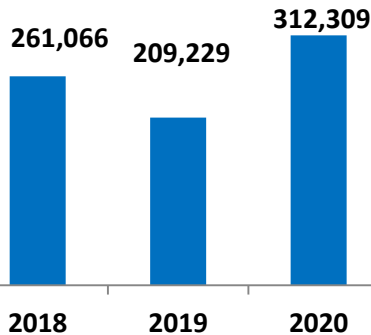

Khalifa Bin Salman Port (KBSP) Q1 Performance 2020

Vessel Traffic Q1 2020

KBSP Q1 Vessel Traffic

■ 2018 ■ 2019 ■ 2020

Q1 Container Throughput

Q1 General Cargo Throughput Tons

Q1 RORO Unit Volume